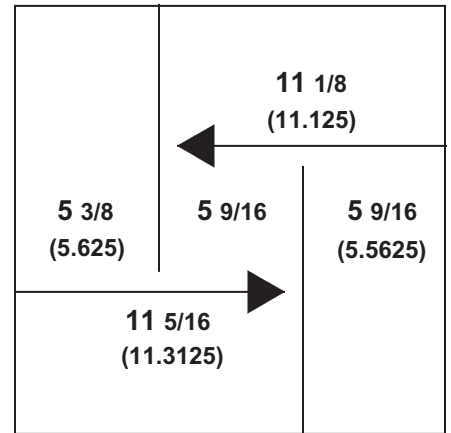

PANEL SIZES CHART

10.5" Page
Tri-Fold (Letter)

14" Page
Tri-Fold (Letter)

11" Page
Tri-Fold (Letter)

16.5" Page
3-Panel

12" Page
Tri-Fold (Letter)

17" Page
Tri-Fold (Letter)

13.25" Page
Tri-Fold (Letter)

14" Page
4-Panel Letter-Fold